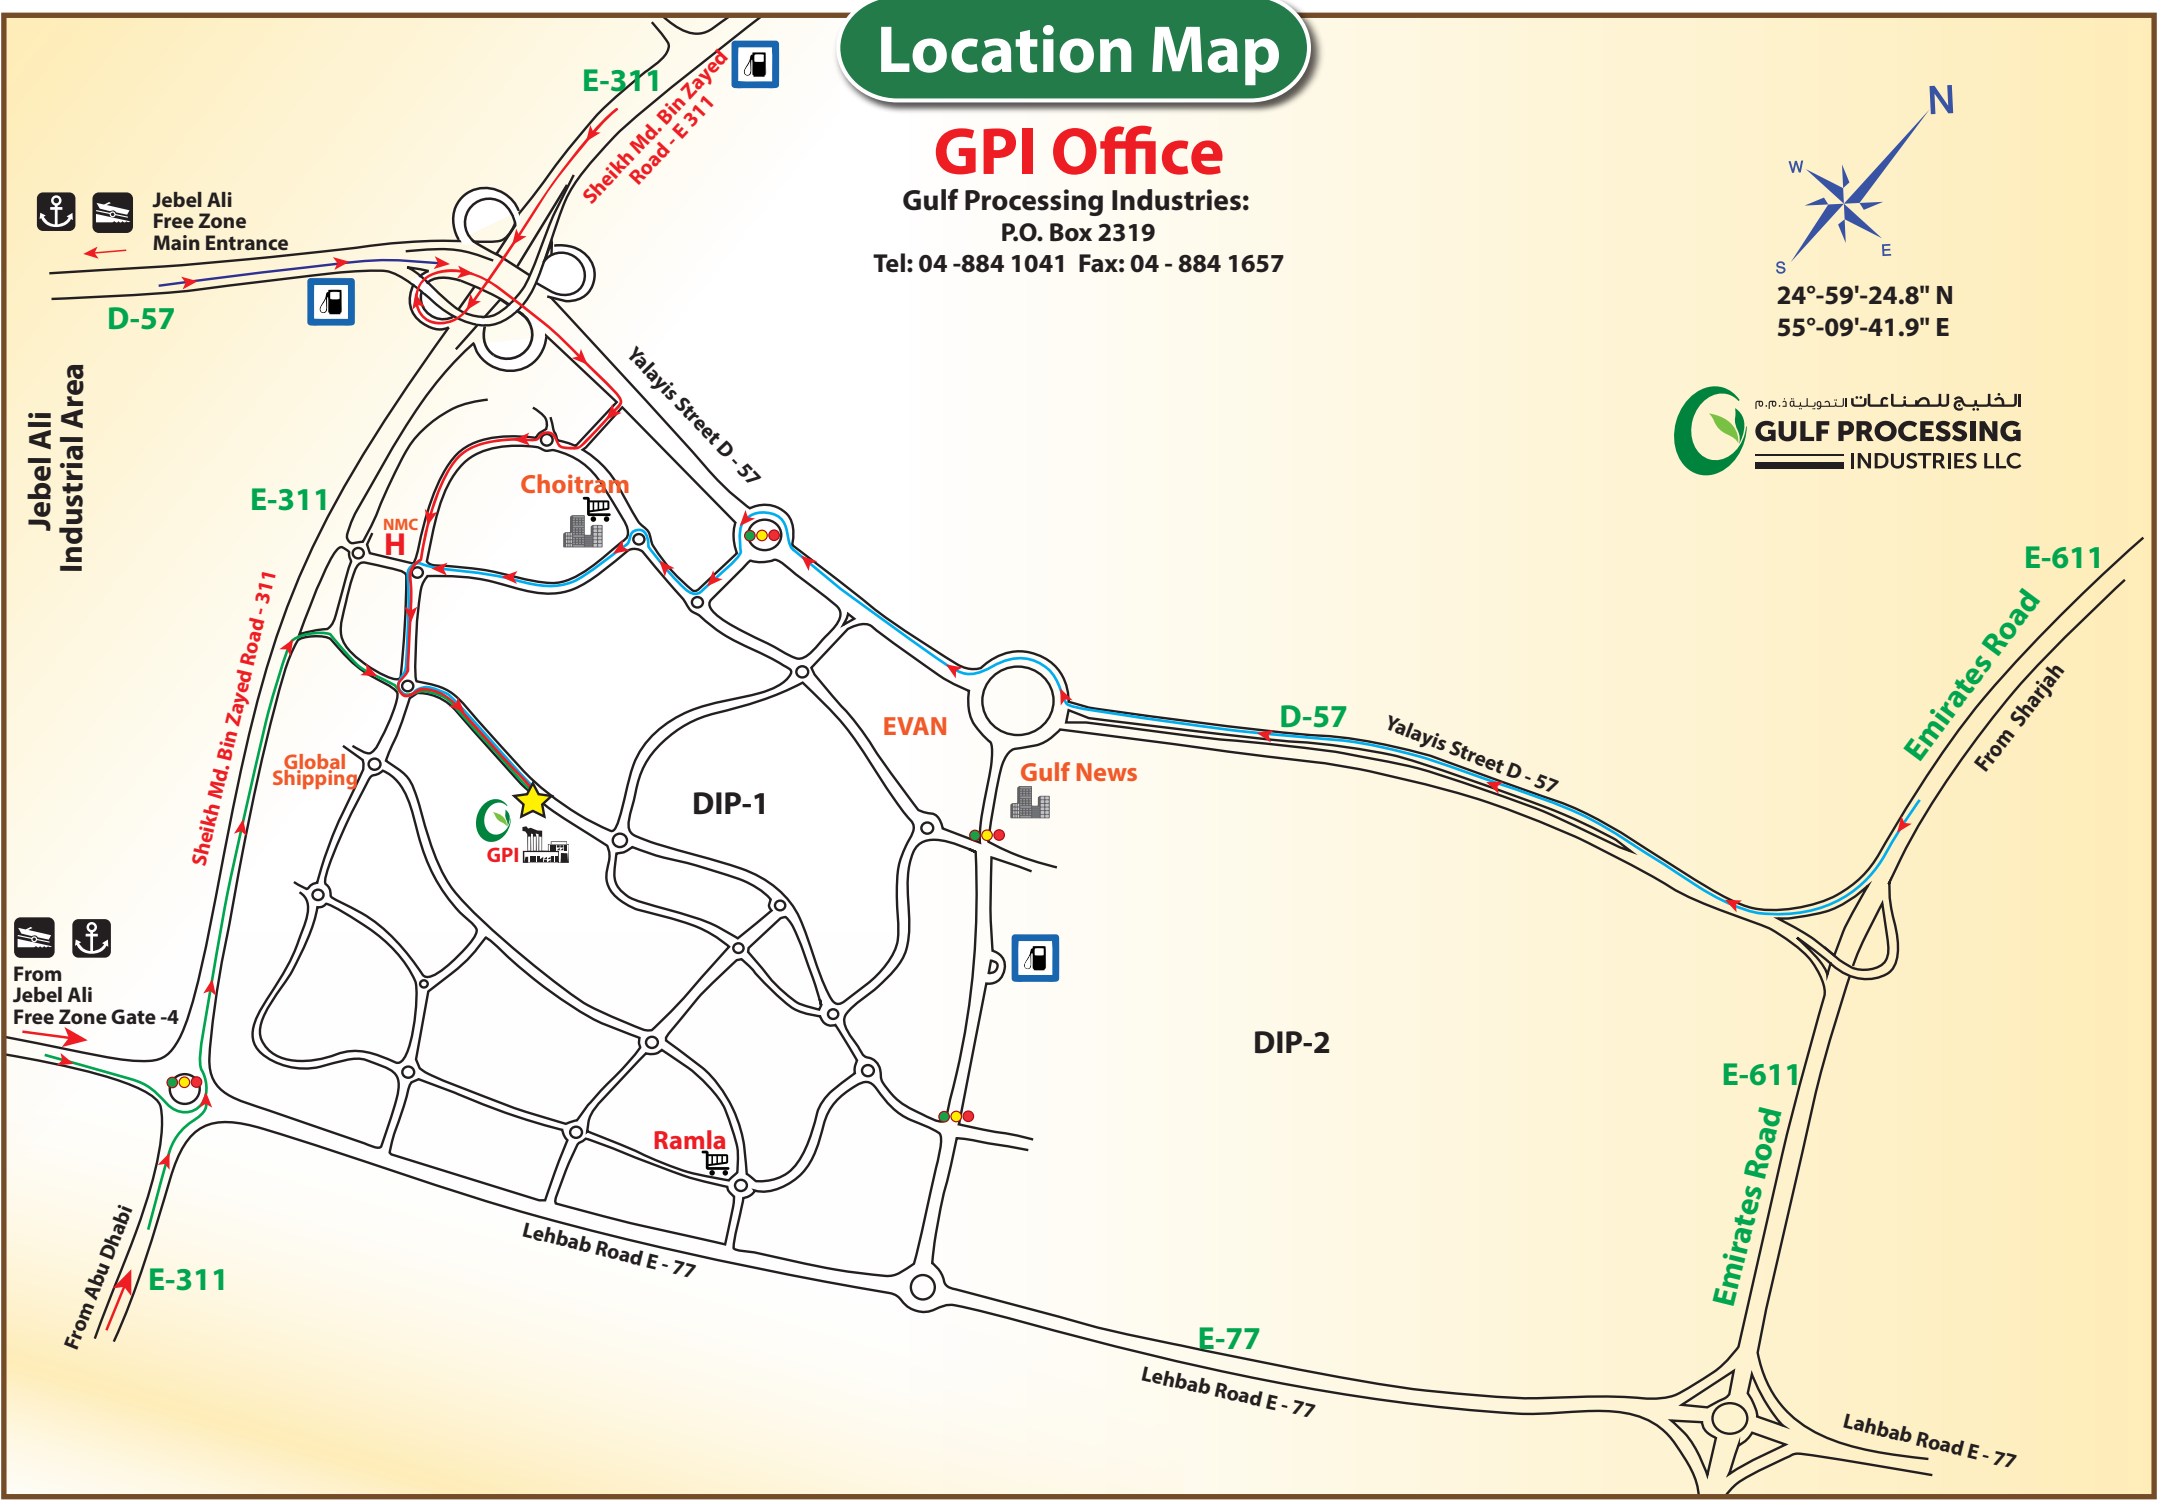

# Location Map

## GPI Office

Gulf Processing Industries:  
P.O. Box 2319  
Tel: 04 -884 1041 Fax: 04 - 884 1657

24°-59'-24.8" N  
55°-09'-41.9" E

Jebel Ali Free Zone Main Entrance

Jebel Ali Industrial Area

From Jebel Ali Free Zone Gate -4

From Abu Dhabi

From Sharjah